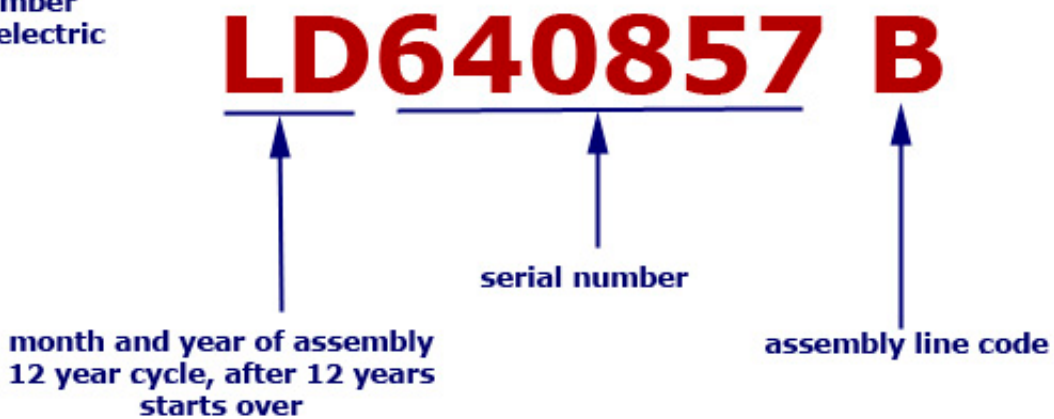

Can anyone tell me the date code on this AC unit M/N: BTN724A100A1 S/N: 452614T34 & this furnace M/N BLU080E942B1 S/N 54289T07.

1. [number search](#)
2. [number search puzzle](#)
3. [number search puzzle generator](#)

I have a code list beginning with Amana and ending with York, but no GE appliances.

number search

number search, number search app, number search puzzle, number search app free, number search puzzle books, number search worksheet, number search game, number search free, number search name, number search puzzle online, number search online, number search uk, number search australia, number search location, number search canada [Naruto Shippuden Full Zip](#)

How about the AC though?. Home built in 1982 (Now I see the '80' after BLU for the furnace Could be a 1980. [Word Subscript In Equation](#)

serial number
General electric

[Theme Park World Mac Download Free](#)

number search puzzle

[adobe acrobat xi pro crack xforce](#)
[Evaer Video Recorder](#)

number search puzzle generator

[Canon Eos Digital Solution Disk Software For Mac 30.4](#)

34bbb28f04 [Canon Imagerunner Advance C5030 Driver](#)

34bbb28f04